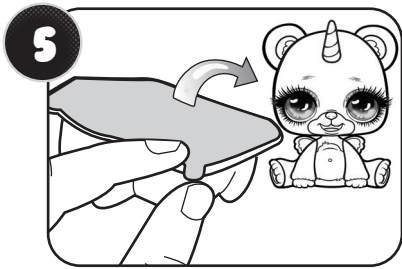

POOPSIE CUTIE TOOTIES SURPRISE™

Age 6+

WARNING:
CHOKING HAZARD—Small parts.
Not for children under 3 years.

SKUs: 557036, 557036X1, 558132,
557043, 557043X1, 558149

ADULT SUPERVISION REQUIRED

CONTENTS

- A. Squishy Slime Container
- B. Surprise Cutie Tootie™
- C. Surprise Slime
- D. Resealable Storage Bag

Illustrations are for reference only. Styles may vary from actual contents.

QUICK START

Before beginning, cover the play area to prevent possible damage.

With adult supervision, use child-safe scissors to cut open the squishy slime container.

If you don't want to cut open the slime container, peel off the cover on the bottom.

Squeeze the slime container to remove the slime and the package with your surprise Cutie Tootie™! What type of slime did you get?

TIP: To remove all slime, completely turn the squishy slime container inside out.

Peel off the seal on the package to reveal your surprise Cutie Tootie™! **TIP:** Some characters glow in the dark. For best results, hold them in the sunlight for a minute before watching them glow in a dark room.