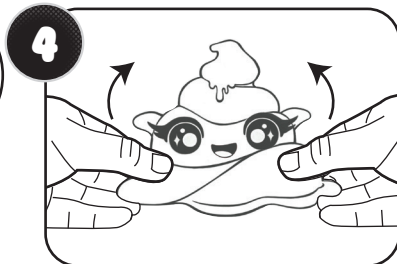

POOPSIE CUTIE TOOTIES SURPRISE™

Age 6+

WARNING:
CHOKING HAZARD—Small parts.
Not for children under 3 years.

SKUs: 557036, 557036X1, 558132,
557043, 557043X1, 558149

ADULT SUPERVISION REQUIRED

CONTENTS

- A. Squishy Slime Container
- B. Surprise Cutie Tootie™
- C. Surprise Slime
- D. Resealable Storage Bag

Illustrations are for reference only. Styles may vary from actual contents.

QUICK START

Before beginning, cover the play area to prevent possible damage.

With adult supervision, use child-safe scissors to cut open the squishy slime container.

If you don't want to cut open the slime container, peel off the cover on the bottom.

Squeeze the slime container to remove the slime and the package with your surprise Cutie Tootie™! What type of slime did you get?

TIP: To remove all slime, completely turn the squishy slime container inside out.

Peel off the seal on the package to reveal your surprise Cutie Tootie™! **TIP:** Some characters glow in the dark. For best results, hold them in the sunlight for a minute before watching them glow in a dark room.