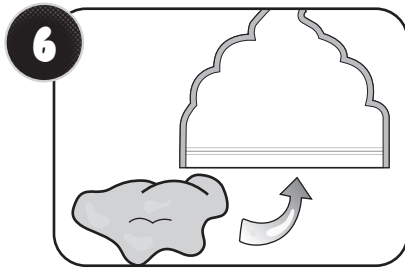

Illustrations are for reference only. Styles may vary from actual contents.

QUICK START

Before beginning, cover the play area to prevent possible damage.

With adult supervision, use child-safe scissors to cut open the squishy slime container.

If you don't want to cut open the slime container, peel off the cover on the bottom.

Squeeze the slime container to remove the slime and the package with your surprise Cutie Tootie™! What type of slime did you get?

TIP: To remove all slime, completely turn the squishy slime container inside out.

Peel off the seal on the package to reveal your surprise Cutie Tootie™! **TIP:** Some characters glow in the dark. For best results, hold them in the sunlight for a minute before watching them glow in a dark room.