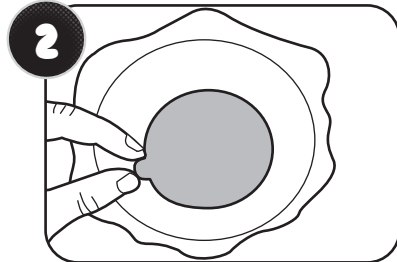

POOPSIE CUTIE TOOTIES SURPRISE™

Age 6+

WARNING:
CHOKING HAZARD—Small parts.
Not for children under 3 years.

SKUs: 557036, 557036X1, 558132,
557043, 557043X1, 558149

ADULT SUPERVISION REQUIRED

CONTENTS

- A. Squishy Slime Container
- B. Surprise Cutie Tootie™
- C. Surprise Slime
- D. Resealable Storage Bag

Illustrations are for reference only. Styles may vary from actual contents.

QUICK START

Before beginning, cover the play area to prevent possible damage.

With adult supervision, use child-safe scissors to cut open the squishy slime container.

If you don't want to cut open the slime container, peel off the cover on the bottom.

Squeeze the slime container to remove the slime and the package with your surprise Cutie Tootie™! What type of slime did you get?